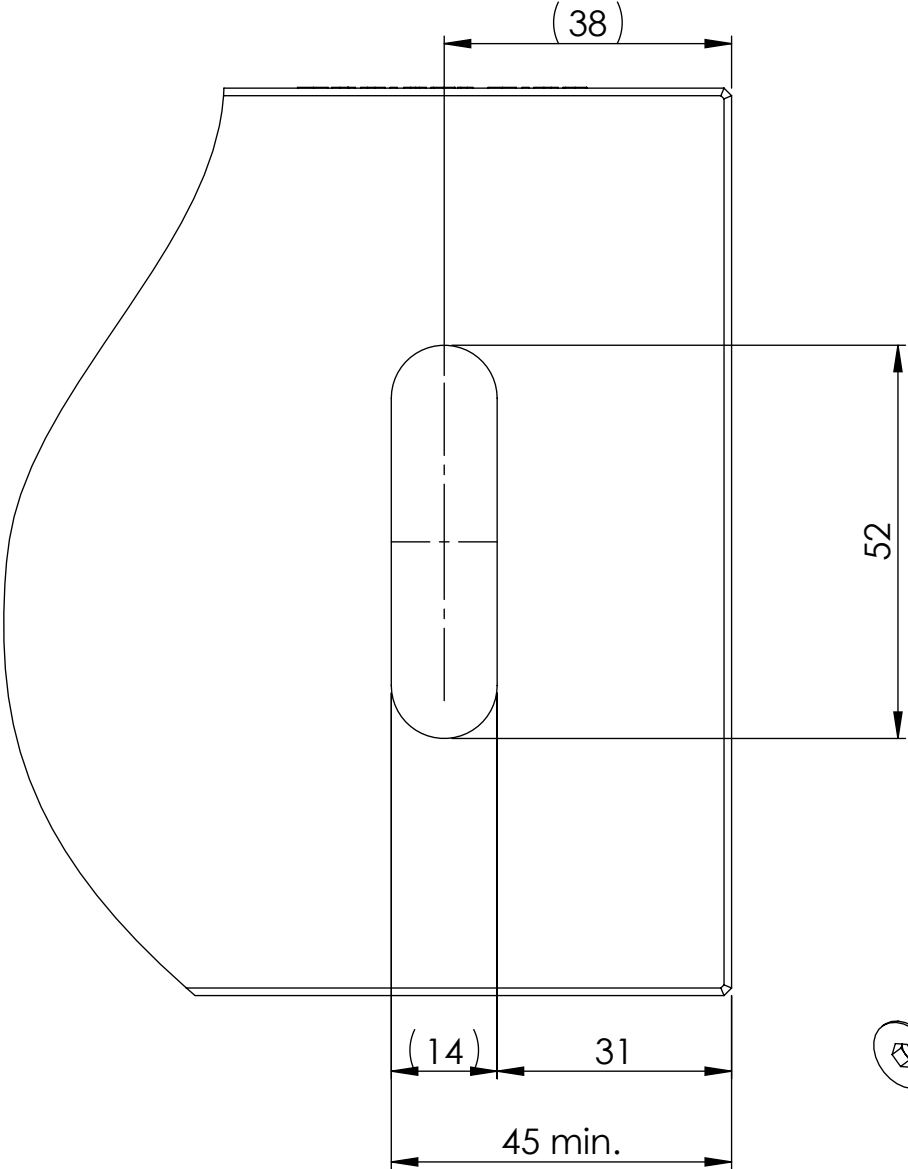

Obsession Cabinet glass cut drawing  
using Obsession Counter Plate

Counter Plate: 15.06.490/491

Obsession Hinge: 15.06.480/481

Smart Fixation plate: 15.06.485/486