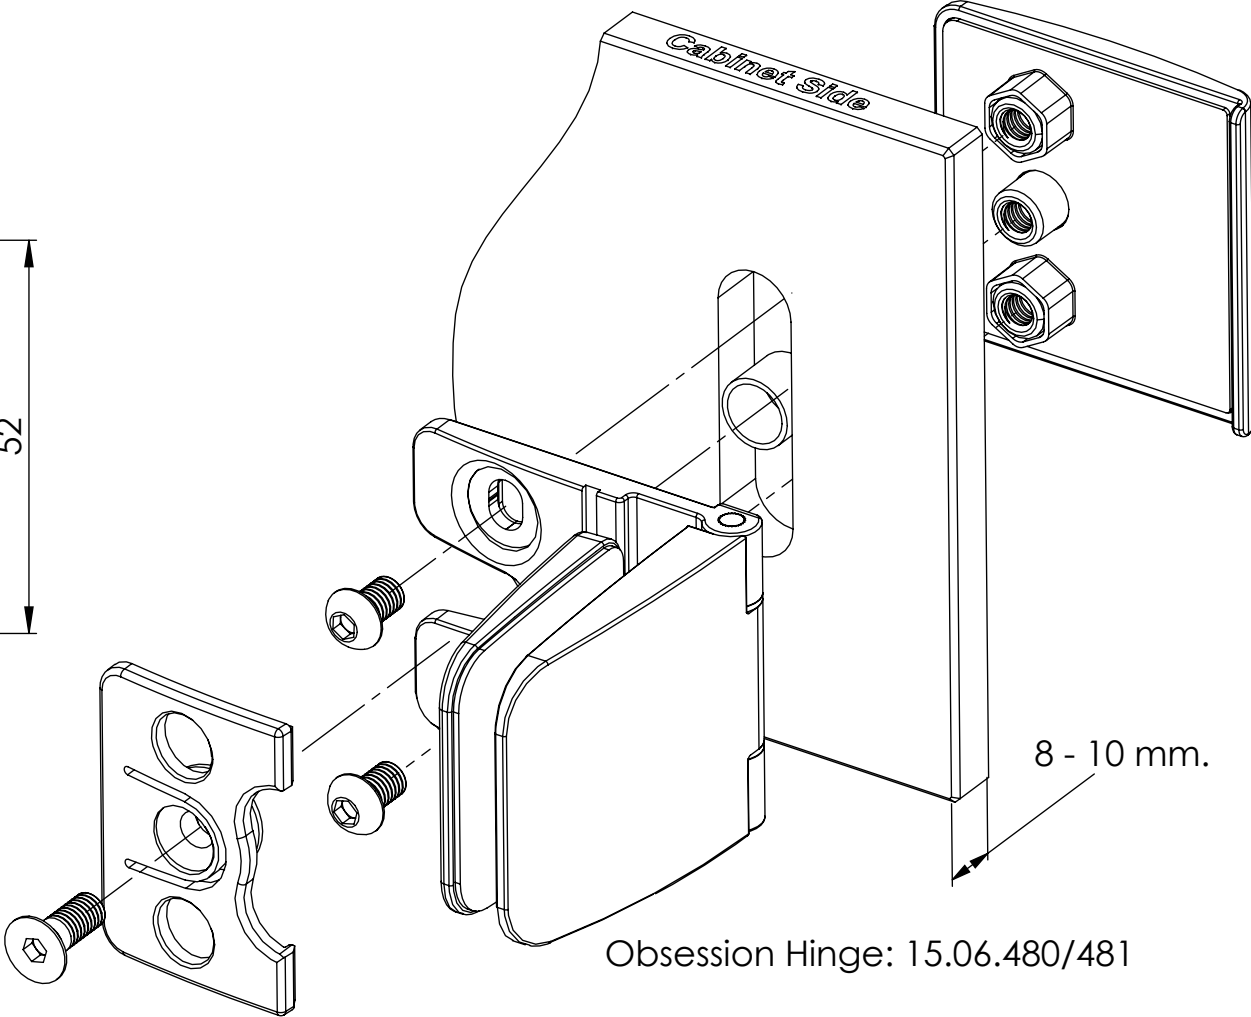

Obsession Cabinet glass cut drawing  
using Obsession Counter Plate

Counter Plate: 15.06.490/491

Obsession Hinge: 15.06.480/481

Smart Fixation plate: 15.06.485/486